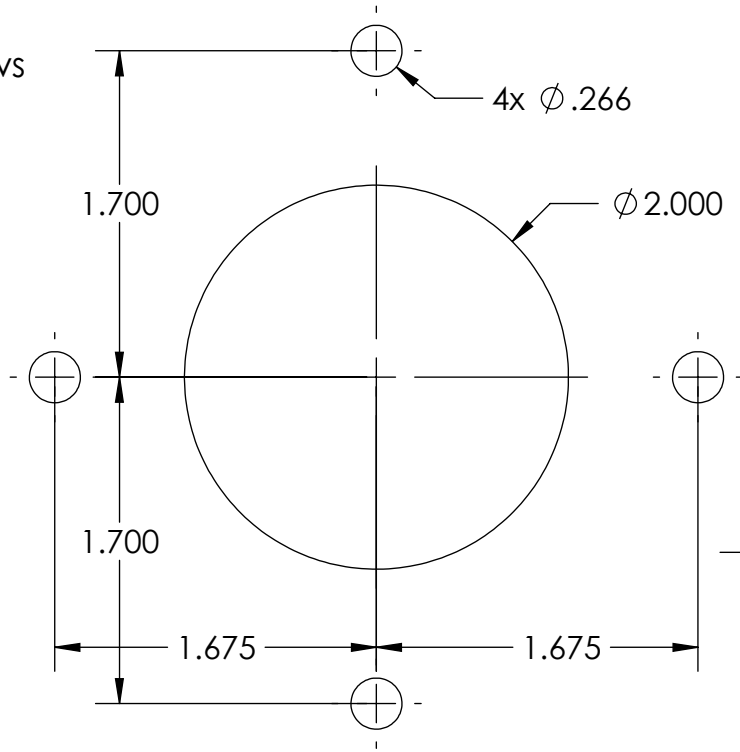

Beacon Mounting Plate
 Flat Gasket
 Speaker Grill Mounting Screws
 APS Beacon

Beacon Speaker Grill
 Beacon Mounting Screws

.490
 ϕ 4.000

Mounting Hole Pattern:

Campbell Company			
450 W. McGregor Boise, ID 83705		Phone: (208) 345-7459 Fax: (208) 345-7481	
	Name	Date	Part #
Drawn	JMEIER	1/31/2017	
Initiator			
Part Name			
BBU Ped Head Mounting Low Profile			
SHEET 1 OF 1			REV. 2/2/17