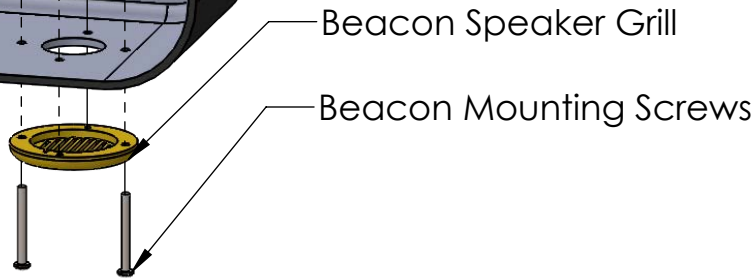

Beacon Mounting Plate
 Flat Gasket
 Speaker Grill Mounting Screws
 APS Beacon

Beacon Speaker Grill
 Beacon Mounting Screws

.490
 ϕ 4.000

Mounting Hole Pattern:

Campbell Company			
450 W. McGregor Boise, ID 83705		Phone: (208) 345-7459 Fax: (208) 345-7481	
	Name	Date	Part #
Drawn	JMEIER	1/31/2017	
Initiator			
Part Name			
BBU Ped Head Mounting Low Profile			
SHEET 1 OF 1			REV. 2/2/17