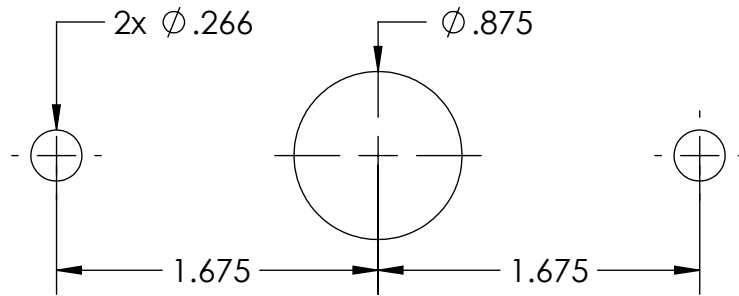

Flat Gasket

Beacon Mounting Plate

APS Beacon

Mounting Screws

Mounting Hole Pattern:

Campbell Company 

450 W. McGregor Phone: (208) 345-7459
Boise, ID 83705 Fax: (208) 345-7481

	Name	Date	Part #
Drawn	JMEIER	1/31/2017	
Initiator			