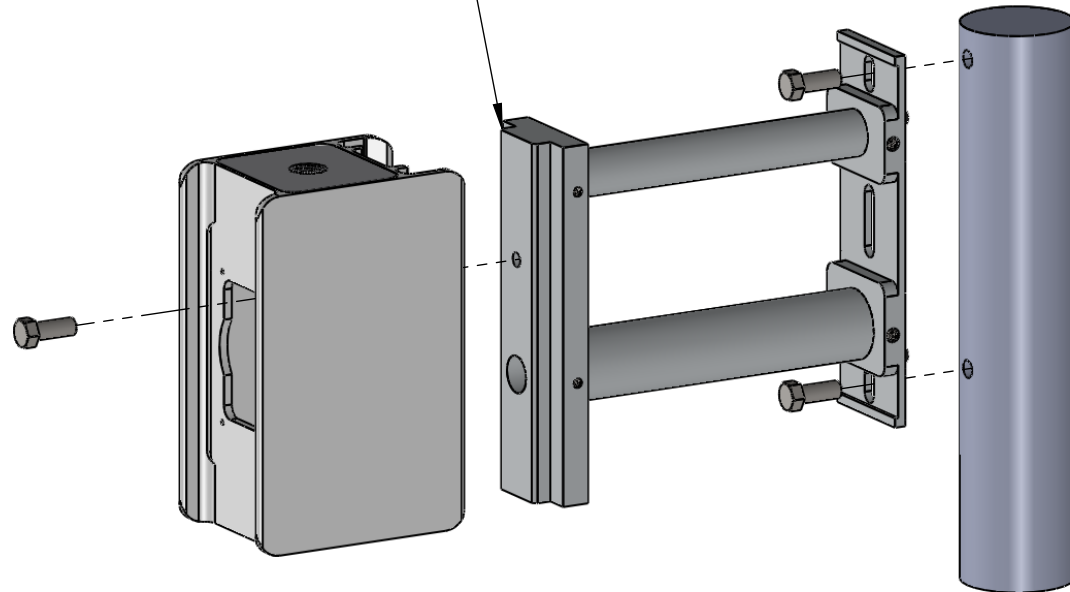

Universal Extension Bracket accommodates a variety of required extension lengths

Adapter plate allows an H Frame to be mounted using our Universal Extension Bracket

Campbell Company			
450 W. McGregor Boise, ID 83705		Phone: (208) 345-7459 Fax: (208) 345-7481	
	Name	Date	Part #
Drawn	JMEIER	5/21/2015	503-0205
Initiator			
Part Name			
Universal Extension H Frame Adapter Plate			
SHEET 1 OF 1			REV. 5/21/15