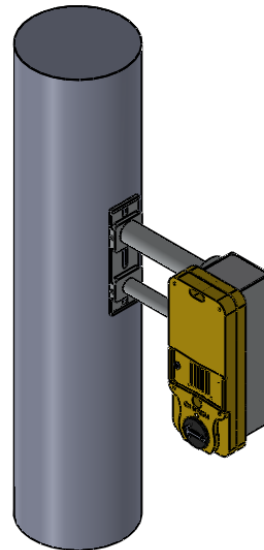

**Base Station Decorative Pole Extension Bracket:**

**Standard Mounting Configuration**

**90-Degree Mounting Configuration**

**Campbell Company** 

450 W. McGregor Phone: (208) 345-7459  
Boise, ID 83705 Fax: (208) 345-7481

	Name	Date	Part #
Drawn	JMEIER	11/19/2014	<b>000-0000</b>
Initiator			

Part Name  
Base Station  
Extension for Decorative Pole Base