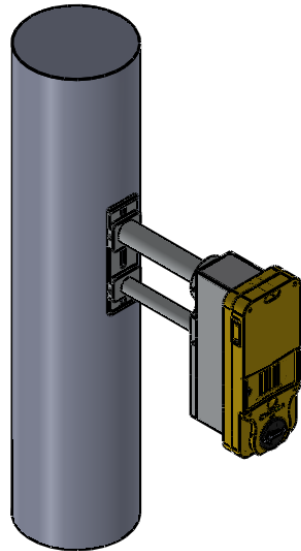

**Base Station Decorative Pole Extension Bracket:**

**Standard Mounting Configuration**

**90-Degree Mounting Configuration**

**Campbell Company** 

450 W. McGregor Phone: (208) 345-7459  
Boise, ID 83705 Fax: (208) 345-7481

	Name	Date	Part #
Drawn	JMEIER	11/19/2014	<b>000-0000</b>
Initiator			

Part Name  
Base Station  
Extension for Decorative Pole Base