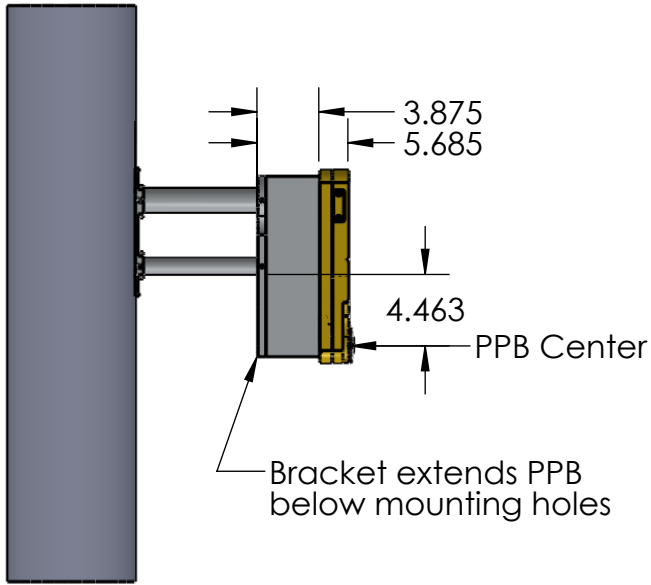

**Base Station Decorative Pole Extension Bracket:**

**Standard Mounting Configuration**

**90-Degree Mounting Configuration**

**Campbell Company** 

450 W. McGregor Phone: (208) 345-7459  
Boise, ID 83705 Fax: (208) 345-7481

	Name	Date	Part #
Drawn	JMEIER	11/19/2014	<b>000-0000</b>
Initiator			

Part Name  
Base Station  
Extension for Decorative Pole Base